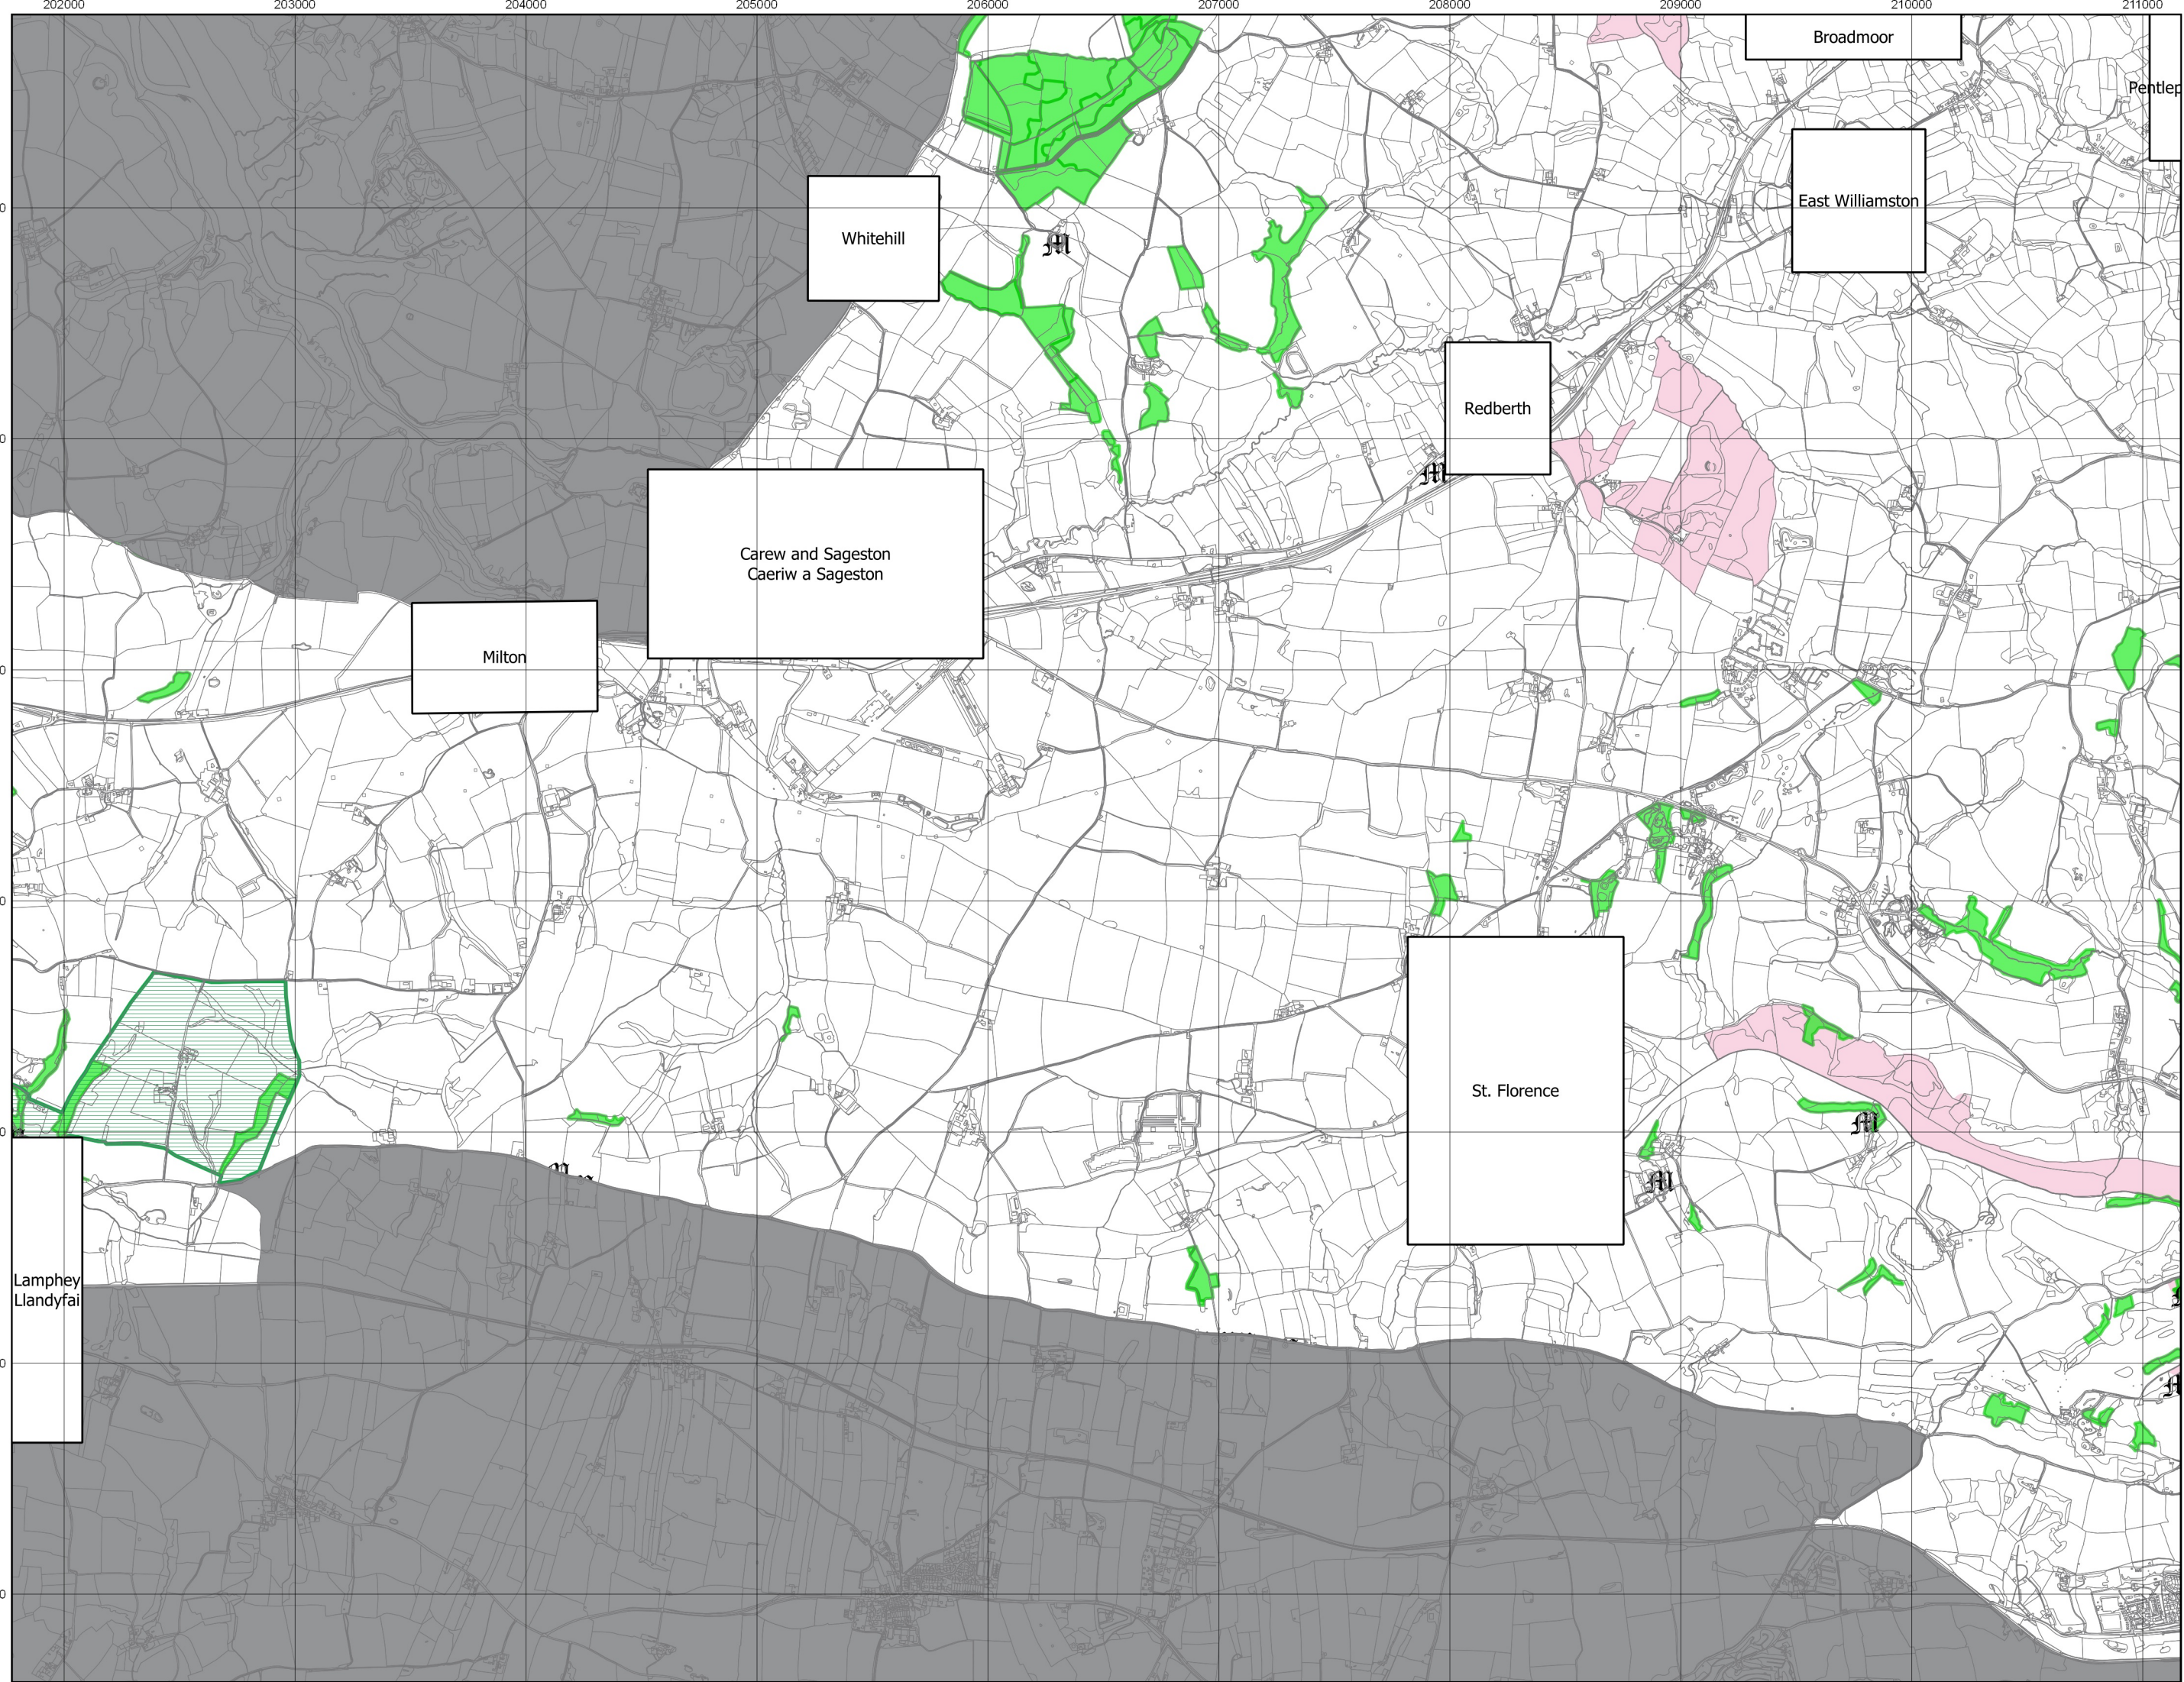

© Crown copyright and database rights 2019 Ordnance Survey 100023344 E.U.L. You are permitted to use this data solely to enable you to respond to, or interact with, the organisation that provided you with the data. You are not permitted to copy, sub-licence, distribute or sell any of this data to third parties in any form. © Hawfrant y Goron a Hawliau cronfa ddata 2019 Arolwg Ordnans 100023344 E.U.L. Rhoddir trwydded ddilysraddu a heb freindal i chi i weld y data trwyddedig at ddibenion amwasnachiol am y cyfnod y mae at gael gan Cynigo Sir Penfro NI chewch gopio, is-diwyddedu, dosbarthu na gwerthu unrhyw ran o'r data hwn i ddydd parton newn unrhyw ffur.

© Crown copyright and database rights 2019 Ordnance Survey. 100023344 E.L. You are permitted to use this data solely to enable you to respond to, or interact with, the organisation that provided you with the data. You are not permitted to copy, sub-license, distribute or sell any of this data to third parties in any form. © Hafwrtafrant Y Goron a Hawlfraint y Goron a Hawlfraint ddata 2019 Arrolwg Ordnans 100023344 E.L. Rhoddir hyswddedig ddwyriadolwy, anghyfyngedig a heb fraidd i chi i weld y data rwyddedig at ddibenion ammasnachol am y cyhoedd y mae ar gael gan Cyngor Sir Penfro NI Chewch gopio, i-s-dwlyddedu, rhoddirthu na gwerthu unrhyw ran o'r data hwn i ddyddid parton newn unrhyw ffrut.

212000

213000

214000

215000

216000

217000

218000

219000

220000

205000

204000

203000

202000

201000

200000

199000