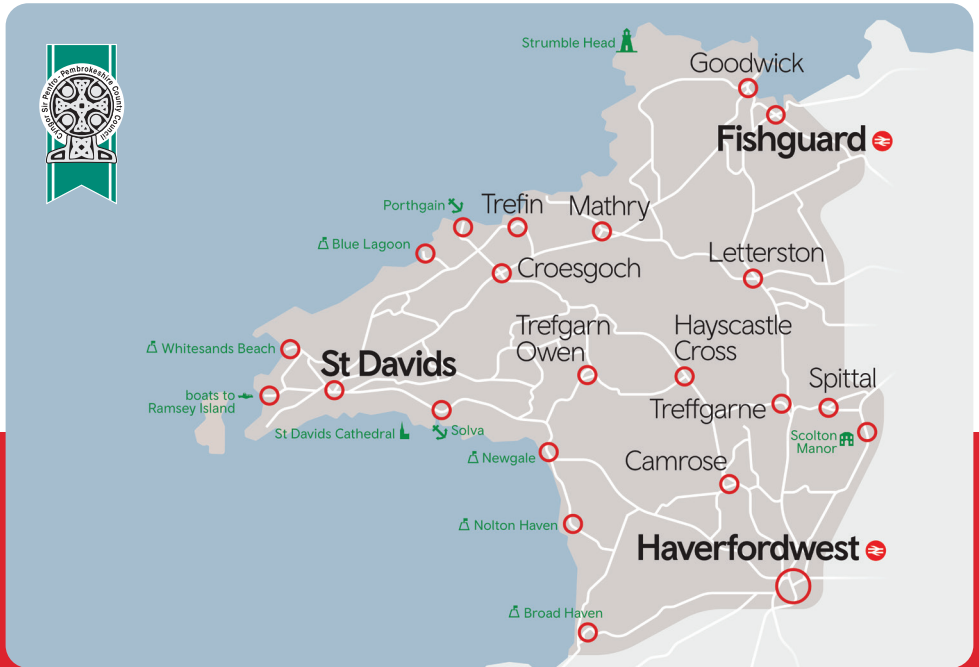

## North West Pembrokeshire Zone

This zone covers Haverfordwest, Fishguard, the St Davids Peninsula, Broad Haven and everywhere in between.

Instead of operating a fixed route and a set timetable, fflecsi operates within a set zone and is available anytime between 7.30am and 6.30pm (Monday to Saturday). Passengers can book travel anywhere within the zone below.