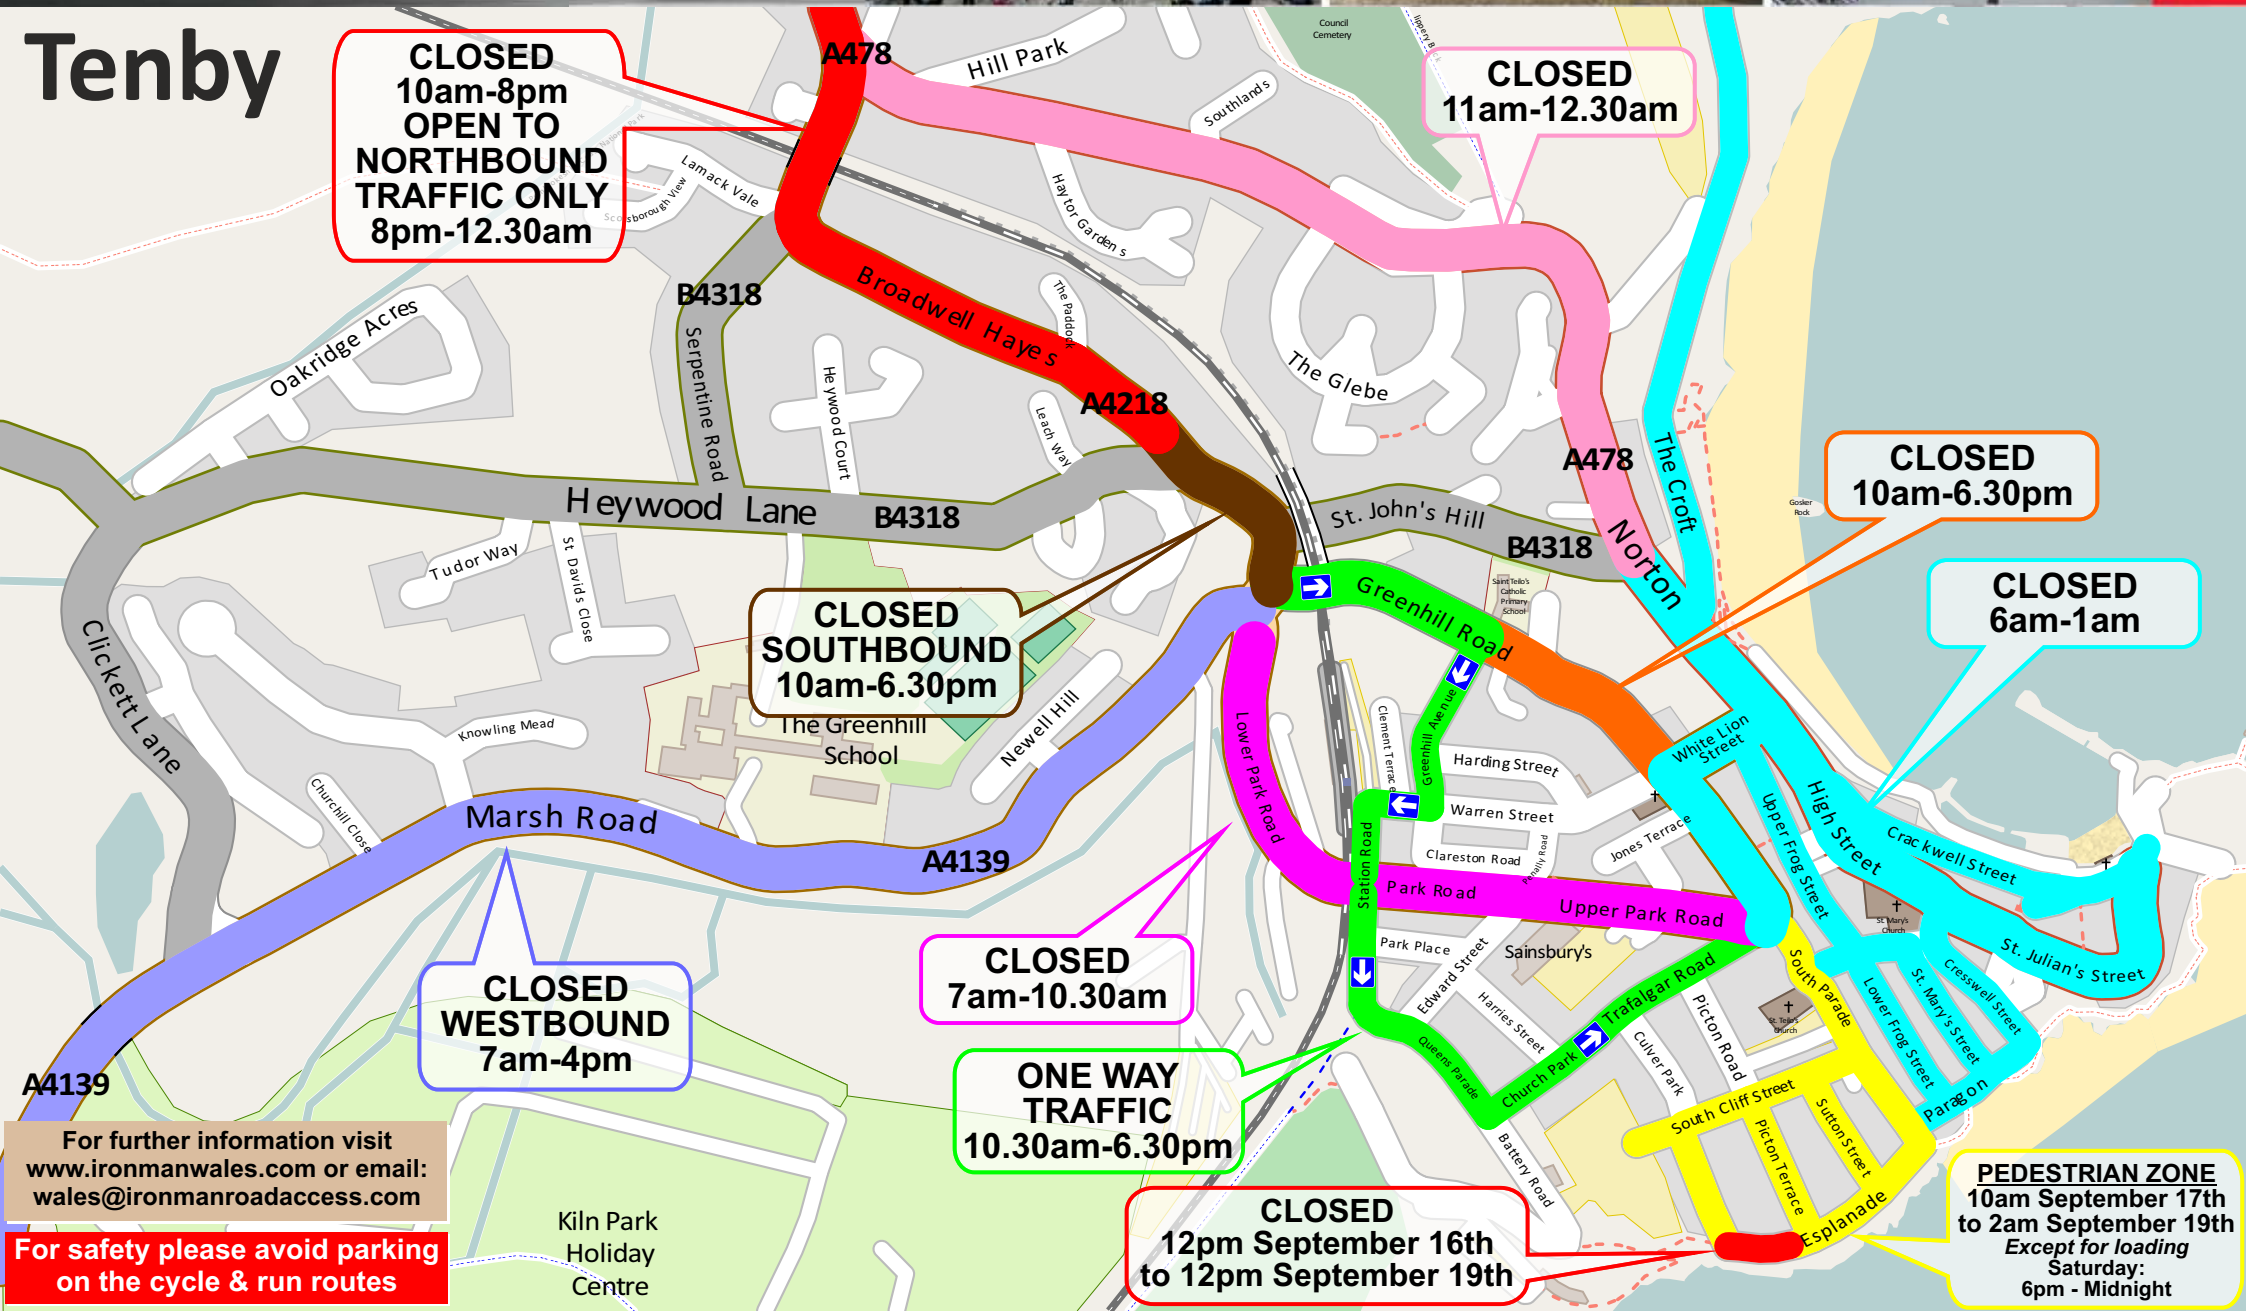

Tenby

CLOSED
10am-8pm
OPEN TO NORTHBOUND TRAFFIC ONLY
8pm-12.30am

CLOSED
11am-12.30am

CLOSED
10am-6.30pm

CLOSED
6am-1am

CLOSED SOUTHBOUND
10am-6.30pm

CLOSED
7am-10.30am

ONE WAY TRAFFIC
10.30am-6.30pm

CLOSED
12pm September 16th
to 12pm September 19th

PEDESTRIAN ZONE
10am September 17th
to 2am September 19th
Except for loading
Saturday:
6pm - Midnight

For further information visit
www.ironmanwales.com or email:
wales@ironmanroadaccess.com

For safety please avoid parking on the cycle & run routes

Kiln Park
Holiday
Centre